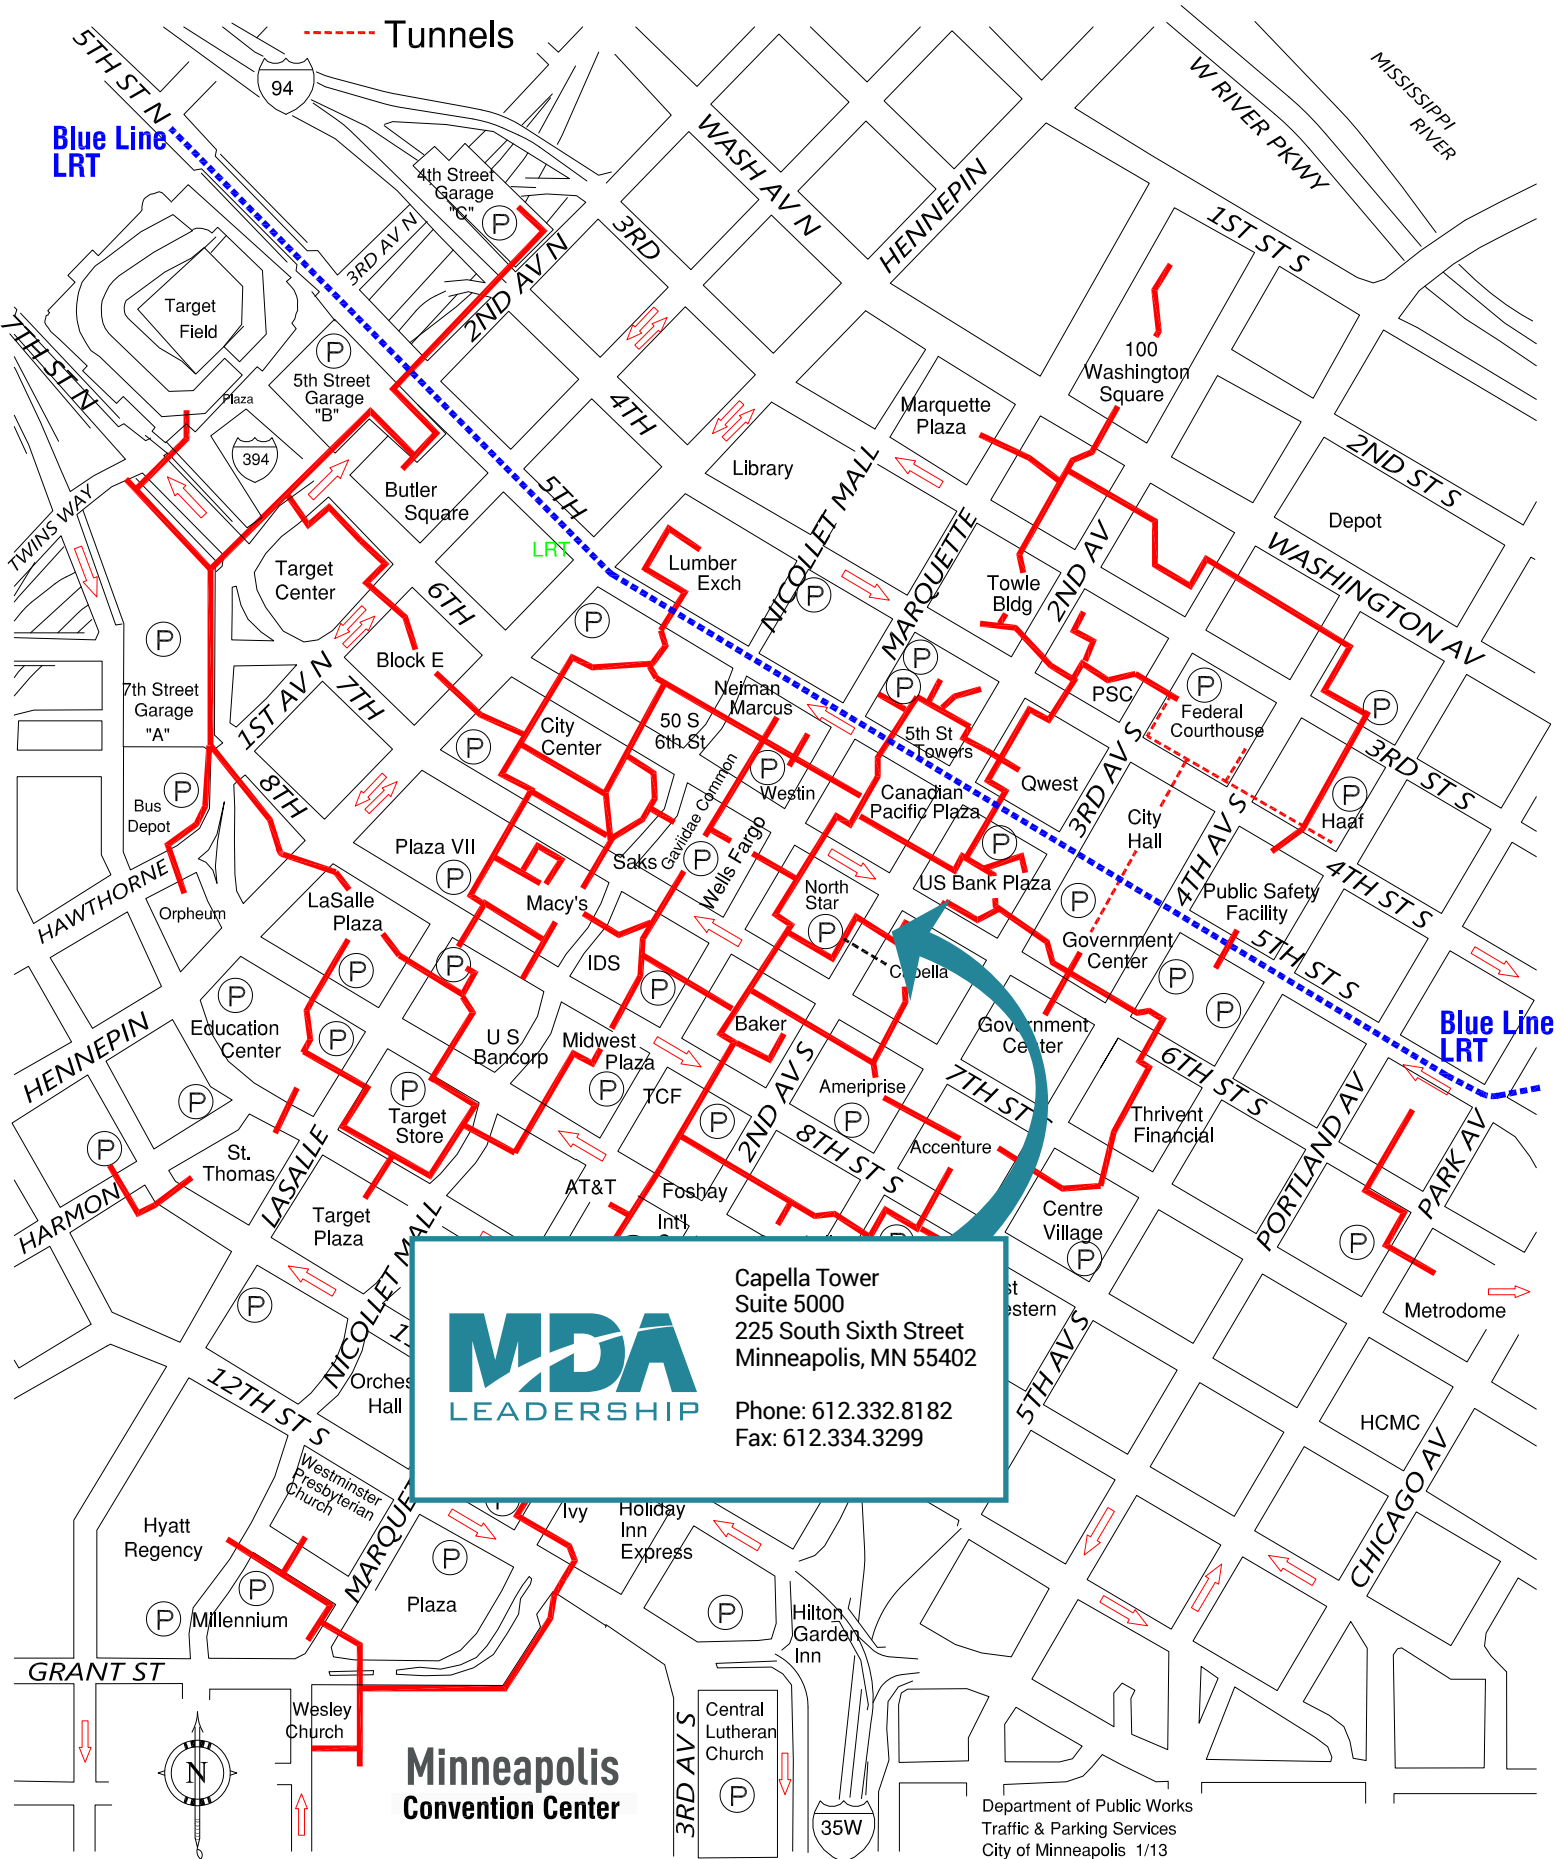

# Downtown Minneapolis Skyways

— Skyways

- - - Tunnels

(P) Parking Ramps

Capella Tower  
Suite 5000  
225 South Sixth Street  
Minneapolis, MN 55402

**MDA**  
LEADERSHIP

Phone: 612.332.8182  
Fax: 612.334.3299

**Minneapolis  
Convention Center**